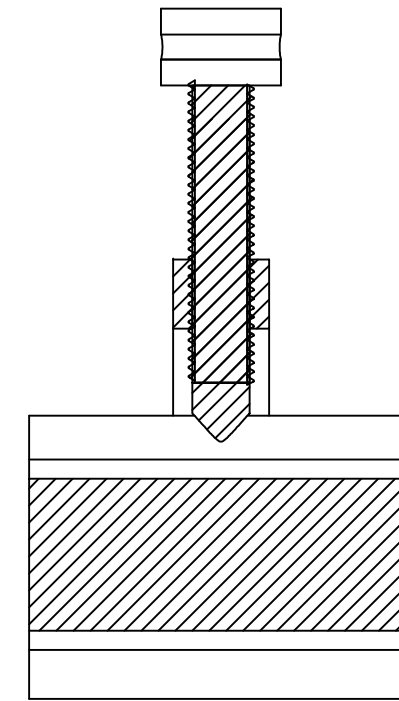

TOP VIEW

SECTION VIEW

FRONT VIEW

SIDE VIEW

Digital School

PROJECT: Orthographic Views  
 TITLE: Pipe Clamp

DRAWN BY: David Tang  
 CHECKED BY: Dr. Muhib R.  
 DATE: 11/12/10  
 SCALE: 1:2

COURSE: ECT 310  
 INSTRUCTOR: Dr. Muhib R.  
 REVISION: .  
 SHEET: 1 OF 2