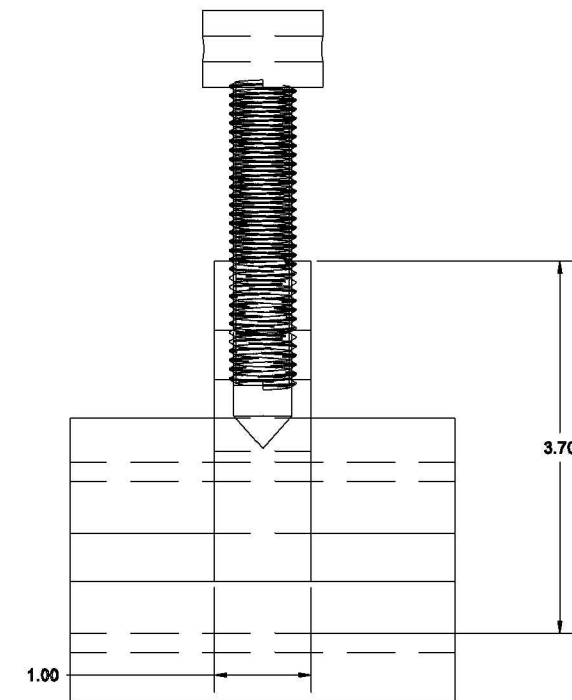

TOP VIEW

SECTION VIEW

FRONT VIEW

SIDE VIEW

Digital School

PROJECT: Orthographic Views  
 TITLE: Pipe Clamp

DRAWN BY: David Tang  
 CHECKED BY: Dr. Muhib R.  
 DATE: 11/12/10  
 SCALE: 1:2

COURSE: ECT 310  
 INSTRUCTOR: Dr. Muhib R.  
 REVISION: .  
 SHEET: 1 OF 2