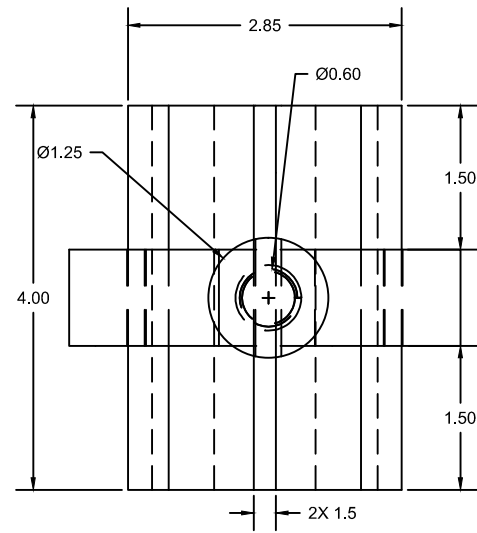

TOP VIEW

SECTION VIEW

FRONT VIEW

SIDE VIEW

Digital School

PROJECT: Orthographic Views  
 TITLE: Pipe Clamp

DRAWN BY: David Tang  
 CHECKED BY: Dr. Muhib R.  
 DATE: 11/12/10  
 SCALE: 1:2

COURSE: ECT 310  
 INSTRUCTOR: Dr. Muhib R.  
 REVISION: .  
 SHEET: 1 OF 2