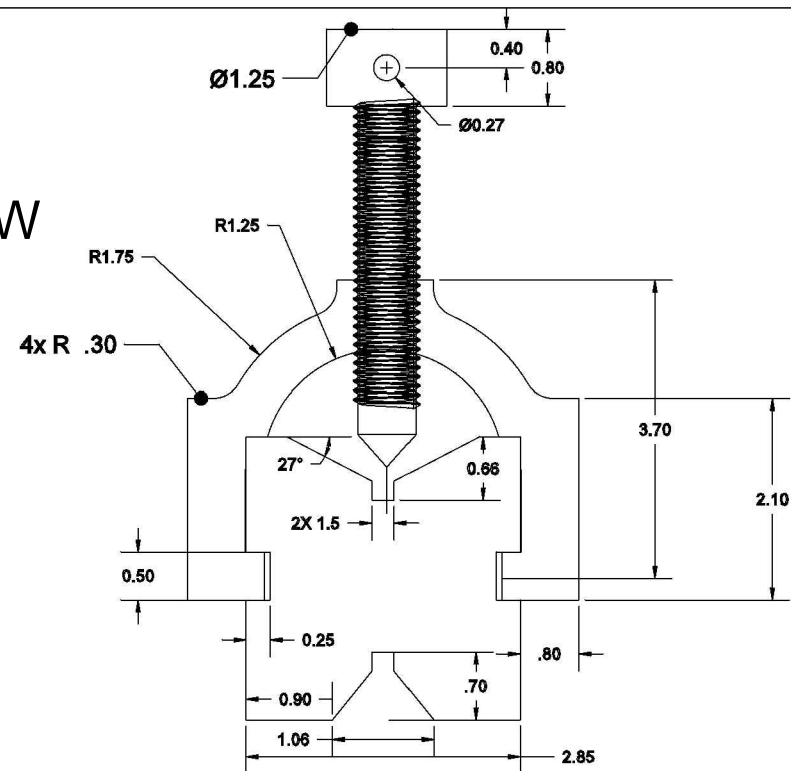

TOP VIEW

SECTION VIEW

FRONT VIEW

SIDE VIEW

Digital School

PROJECT: Orthographic Views  
 TITLE: Pipe Clamp

DRAWN BY: David Tang  
 CHECKED BY: Dr. Muhib R.  
 DATE: 11/12/10  
 SCALE: 1:2

COURSE: ECT 310  
 INSTRUCTOR: Dr. Muhib R.  
 REVISION: .  
 SHEET: 1 OF 2