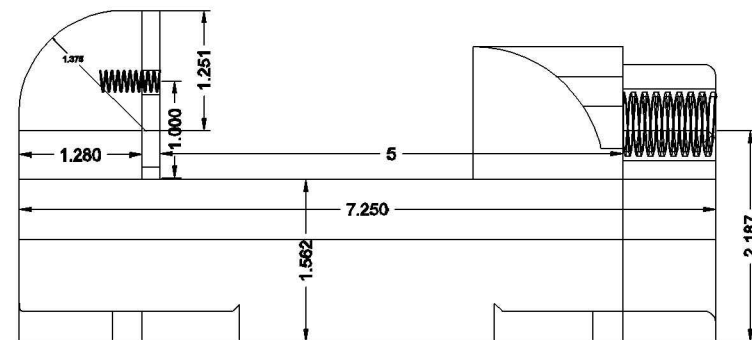

scale1:1

scale1:1

scale1:1

scale1:1

scale1:1

scale2:1

scale2:1

scale1:1

scale1:1

Digital School

PROJECT:	Final Project	DRAWN BY: David Tang	COURSE: ECT 310	
	TITLE:	Mech. Vice	CHECKED BY: Dr. Muhib R.	
			DATE: 12/01/11	INSTRUCTOR: Dr. Muhib R.
			SCALE: 1:1	REVISION: .
			SHEET: 1 OF 1	

TOP VIEW

SECTION VIEW

FRONT VIEW

RIGHT VIEW

Digital School

PROJECT:  
MechnFinal Project  
TITLE:  
Mech. Vice

DRAWN BY: David Tang  
CHECKED BY: Dr. Muhib R.  
DATE: 12/01/11  
SCALE: 1:2

COURSE: LEV 2 in Ver.2005  
INSTRUCTOR: P. KROKIS  
REVISION: .  
SHEET: 1 OF 1