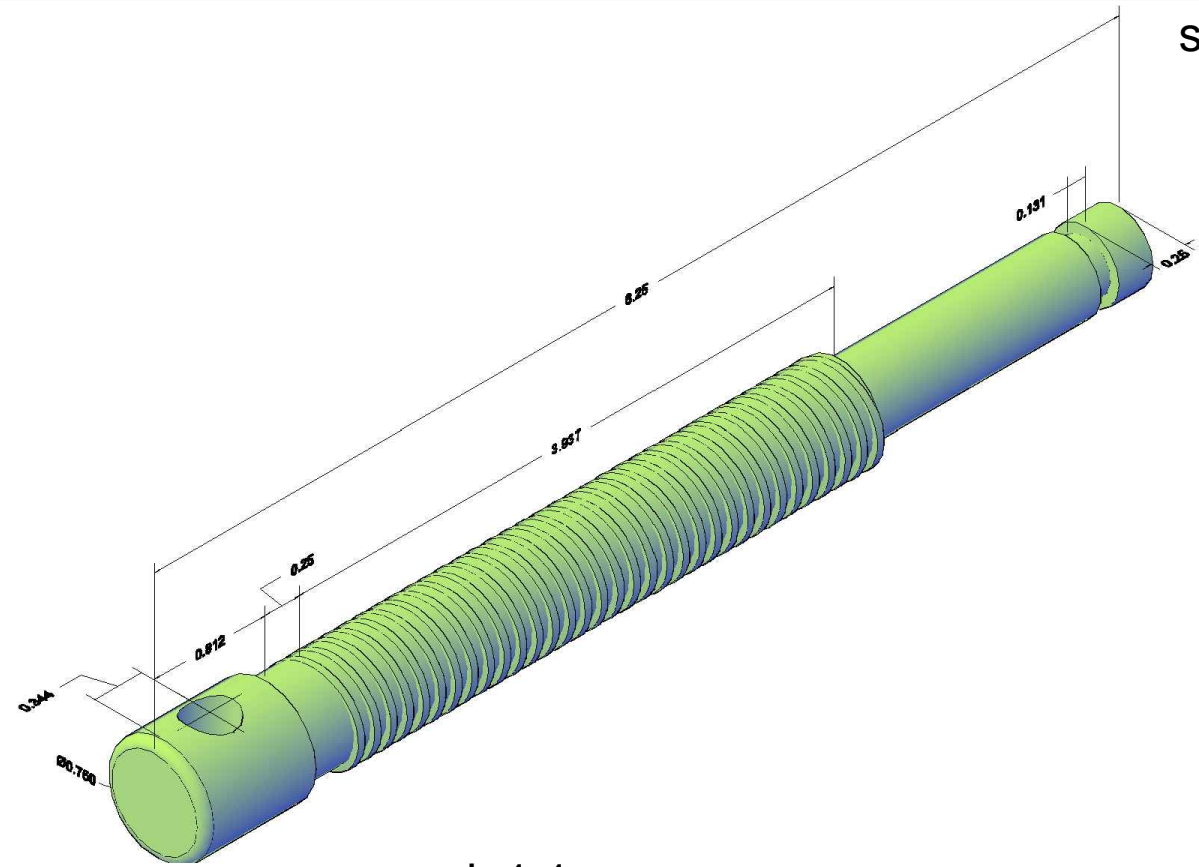

Digital School

PROJECT:	Final Project	DRAWN BY: David Tang	COURSE: ECT 310
	TITLE:	Mech. Vice	CHECKED BY: Dr. Muhib R.
		DATE: 12/01/11	INSTRUCTOR: Dr. Muhib R.
		SCALE: 1:1	REVISION: .
			SHEET: 1 OF 1

scale1:1

scale1:1

scale1:1

scale1:1

scale1:1

scale2:1

scale2:1

scale1:1

scale1:1

Digital School

PROJECT:	Final Project	DRAWN BY: David Tang	COURSE: ECT 310	
	TITLE:	Mech. Vice	CHECKED BY: Dr. Muhib R.	
			DATE: 12/01/11	INSTRUCTOR: Dr. Muhib R.
			SCALE: 1:1	REVISION: .
			SHEET: 1 OF 1	

TOP VIEW

SECTION VIEW

FRONT VIEW

RIGHT VIEW

Digital School

PROJECT:  
MechnFinal Project  
TITLE:  
Mech. Vice

DRAWN BY: David Tang  
CHECKED BY: Dr. Muhib R.  
DATE: 12/01/11  
SCALE: 1:2

COURSE: LEV 2 in Ver.2005  
INSTRUCTOR: P. KROKIS  
REVISION: .  
SHEET: 1 OF 1