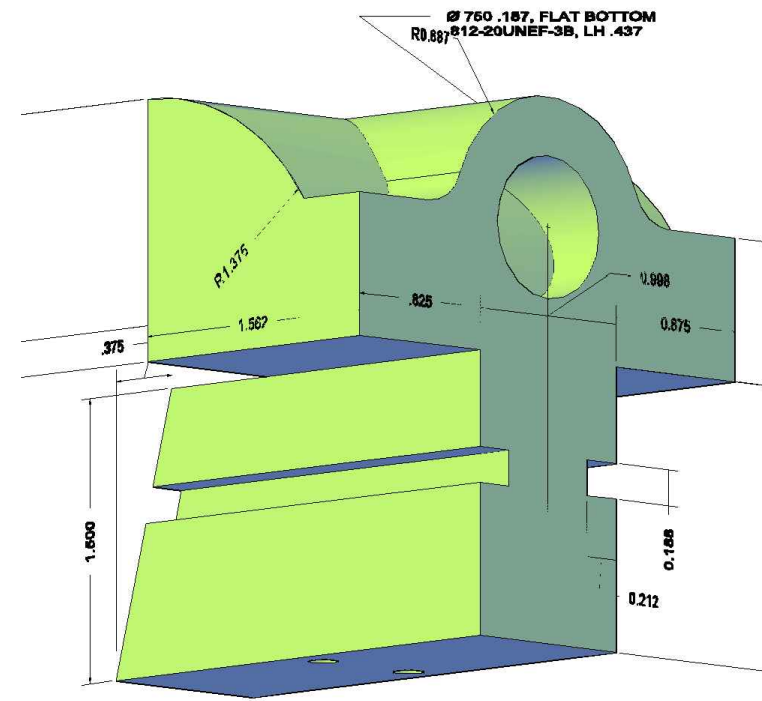

Digital School

PROJECT:	Final Project	DRAWN BY: David Tang	COURSE: ECT 310
	TITLE:	Mech. Vice	CHECKED BY: Dr. Muhib R.
		DATE: 12/01/11	INSTRUCTOR: Dr. Muhib R.
		SCALE: 1:1	REVISION: .
			SHEET: 1 OF 1

scale1:1

scale1:1

scale1:1

scale1:1

scale1:1

scale2:1

scale2:1

scale1:1

scale1:1

Digital School

PROJECT:	Final Project	DRAWN BY: David Tang	COURSE: ECT 310	
	TITLE:	Mech. Vice	CHECKED BY: Dr. Muhib R.	
			DATE: 12/01/11	INSTRUCTOR: Dr. Muhib R.
			SCALE: 1:1	REVISION: .
			SHEET: 1 OF 1	

TOP VIEW

SECTION VIEW

FRONT VIEW

RIGHT VIEW

Digital School

PROJECT:  
MechnFinal Project  
TITLE:  
Mech. Vice

DRAWN BY: David Tang  
CHECKED BY: Dr. Muhib R.  
DATE: 12/01/11  
SCALE: 1:2

COURSE: LEV 2 in Ver.2005  
INSTRUCTOR: P. KROKIS  
REVISION: .  
SHEET: 1 OF 1