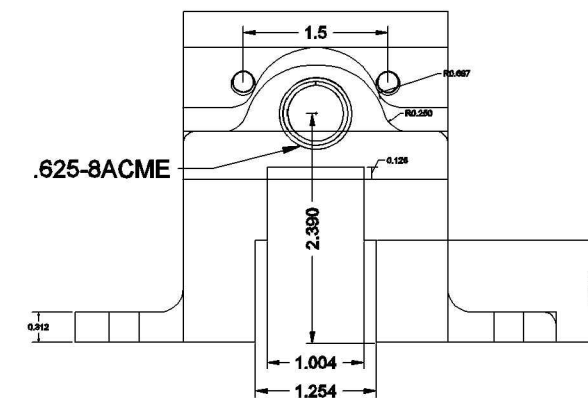

TOP VIEW

SECTION VIEW

FRONT VIEW

RIGHT VIEW

Digital School

PROJECT:  
MechnFinal Project  
TITLE:  
Mech. Vice

DRAWN BY: David Tang  
CHECKED BY: Dr. Muhib R.  
DATE: 12/01/11  
SCALE: 1:2

COURSE: LEV 2 in Ver.2005  
INSTRUCTOR: P. KROKIS  
REVISION: .  
SHEET: 1 OF 1